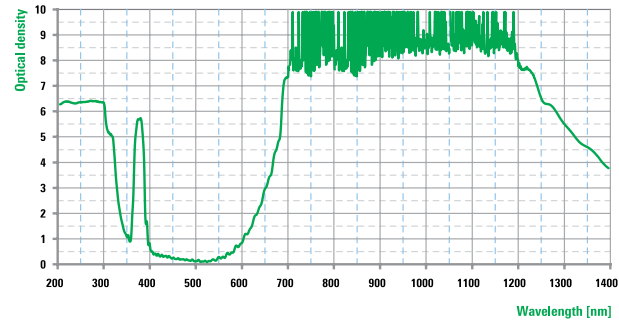

FILTER CODE: UL-3005

Filter	Full protection
Colour	Green
Material	Glass + Coating
VLT	40%
Aiming beam wavelength T%(λ) > 10%	594-600 nm

MODEL	561	562	559G	546	5X7	616
FRAME STYLE						
ITEM CODE	NOT AVAILABLE	NOT AVAILABLE	559G.00.00.104	NOT AVAILABLE	NOT AVAILABLE	NOT AVAILABLE

Wavelength		OD	559G
750	815	9	D LB8 IR LB9 M LB9Y
815	975	8	D LB6 IR LB8 M LB8Y
975	1120	9	D LB8 IR LB9 M LB9Y